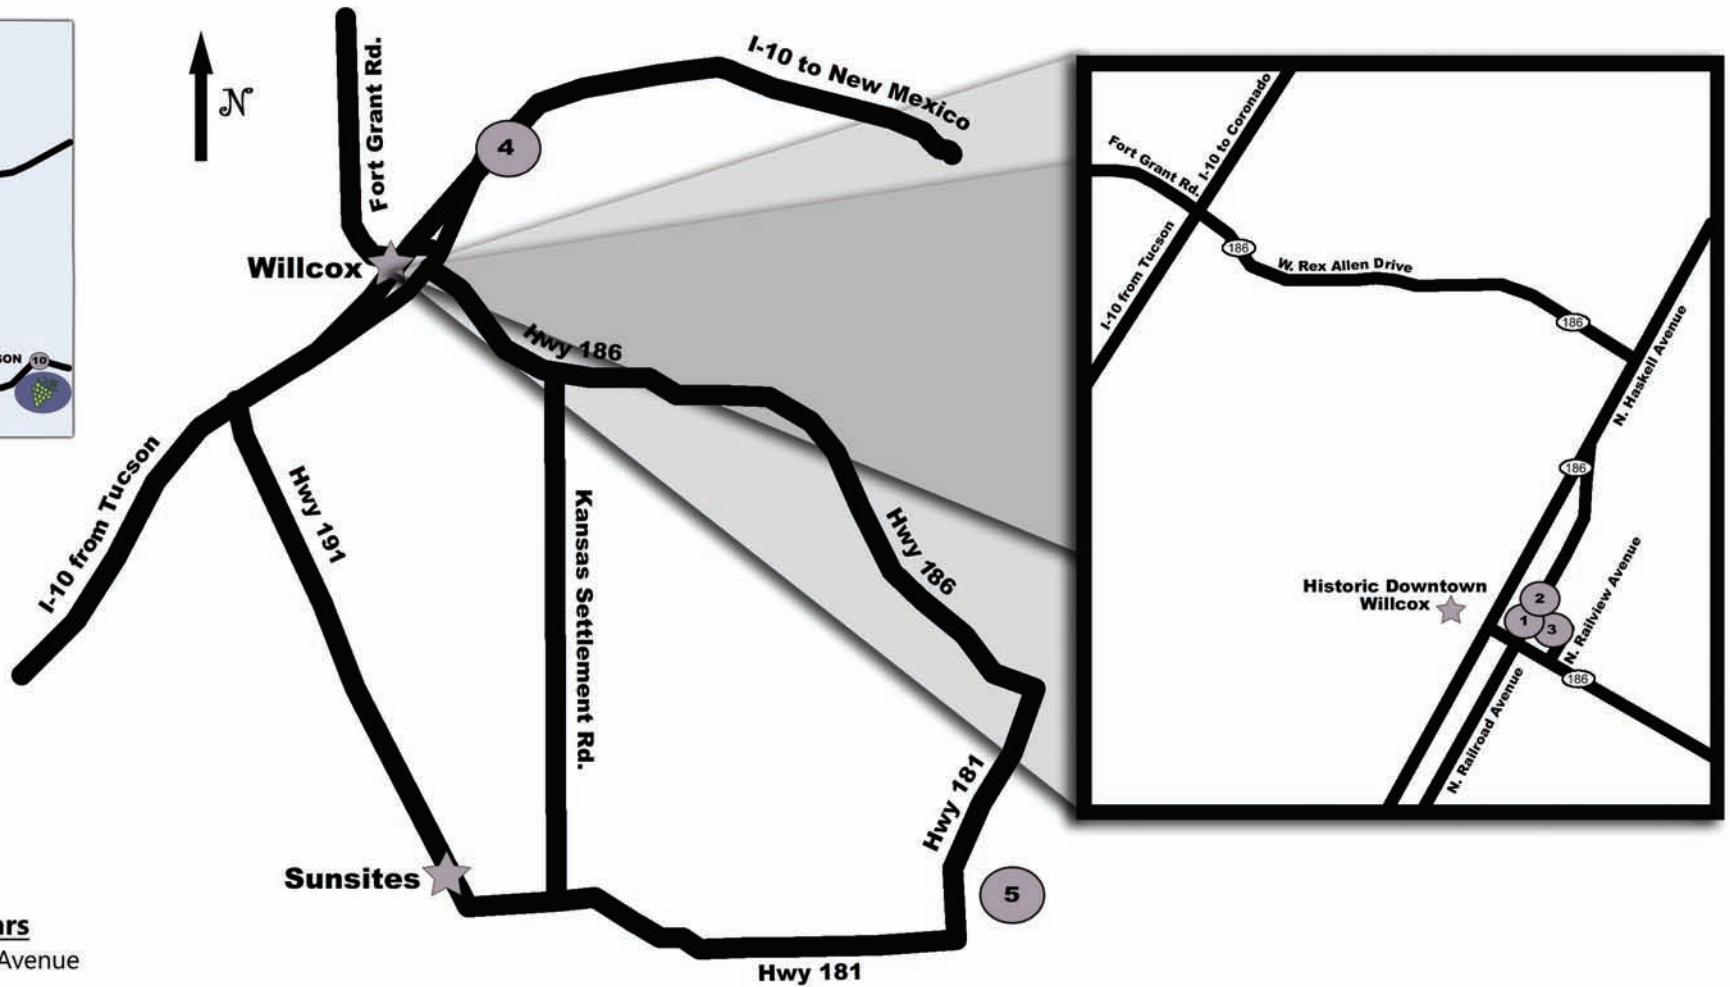

SouthEastern Arizona Wine Growers

© www.arizonavinesndwines.com

1 Gallifant Cellars
108 N. Railroad Avenue
Opening Soon

2 Keeling-Schaefer Tasting Room
154 N Railroad Avenue
(520) 824-2500
keelingschaefervineyards.com
Opening Soon

3 Carlson Creek Vineyards
115 Railview Avenue
(520) 766-3000
carlsoncreek.com
Opening Soon

4 Coronado Vineyards
2909 E. Country Club Drive
(520) 384-2993
coronadovineyards.com
Monday - Saturday 9:30-5:30
Sunday 10:00-4:00

5 Keeling-Schaefer Vineyard
10277 E. Rock Creek Lane
(520) 824-2500
keelingschaefervineyards.com
By Appointment Only