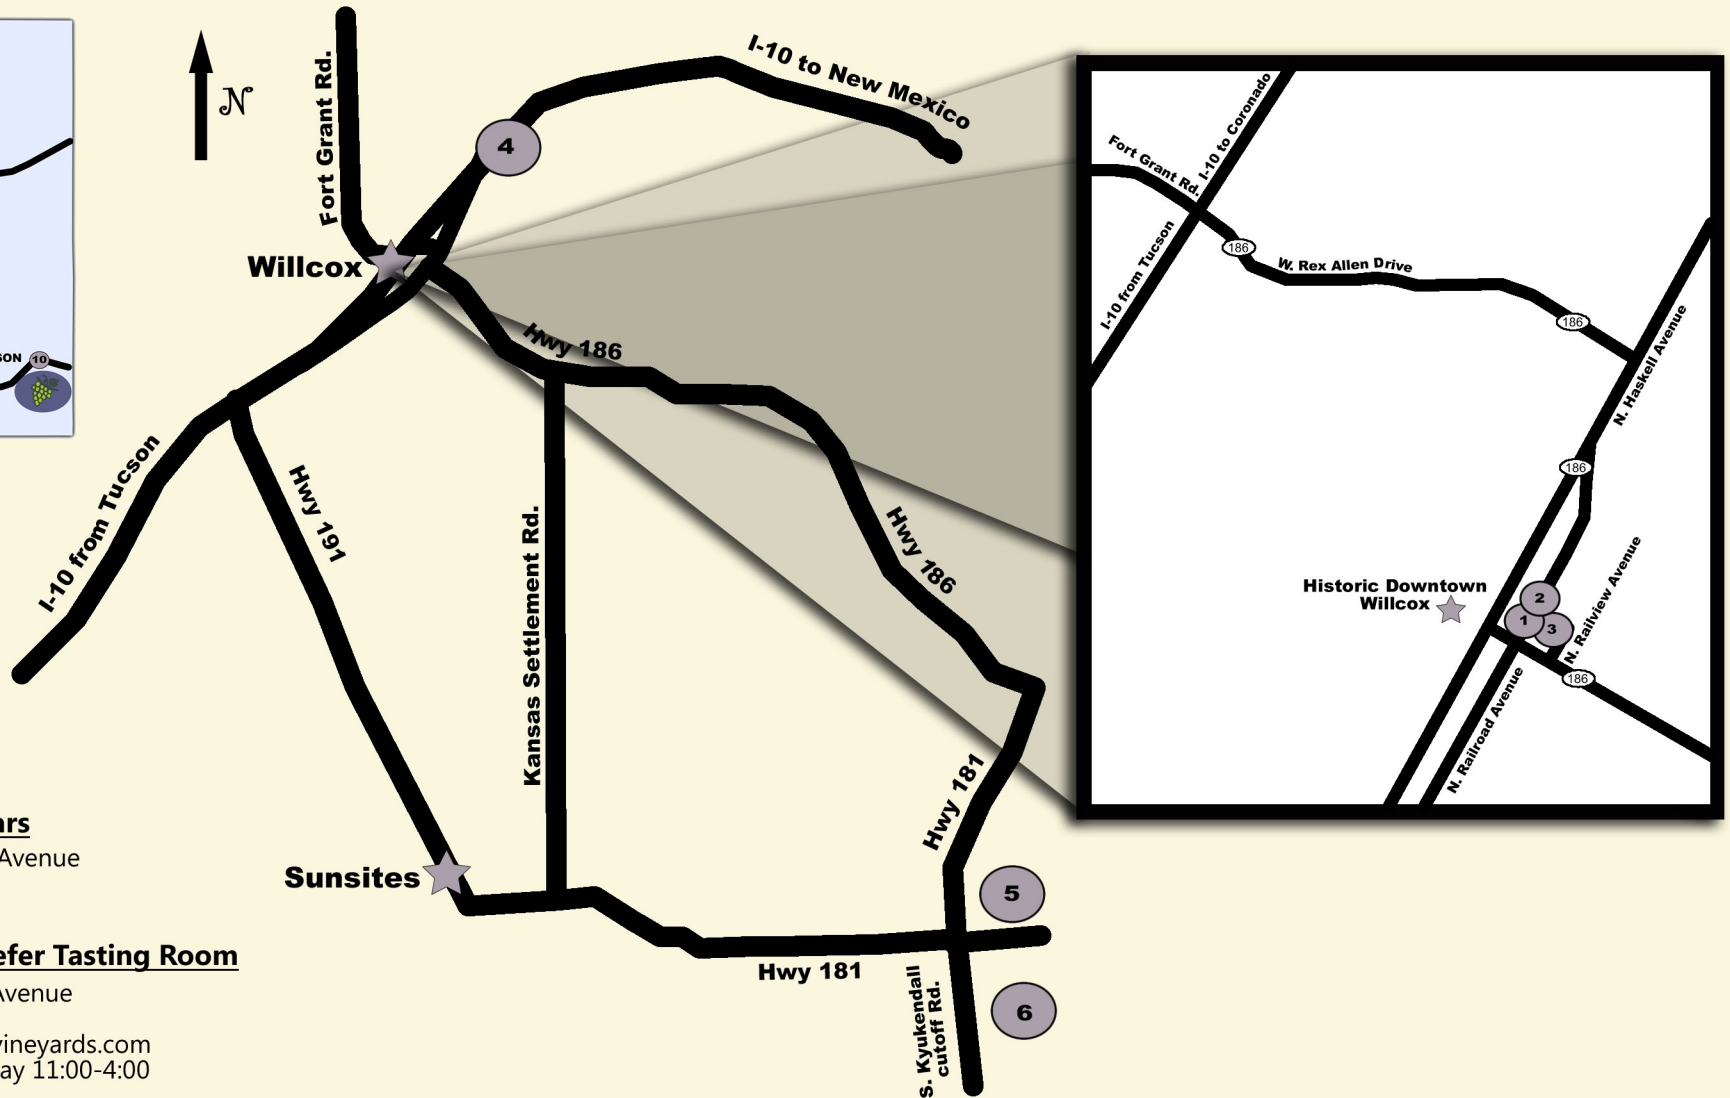

SouthEastern Arizona Wine Growers

© www.arizonavinesndwines.com

1 Gallifant Cellars
108 N. Railroad Avenue
Opening Soon

2 Keeling-Schaefer Tasting Room
154 N Railroad Avenue
(520) 824-2500
keelingschaefervineyards.com
Thursday - Sunday 11:00-4:00

3 Carlson Creek Vineyards
115 Railview Avenue
(520) 766-3000
carlsoncreek.com
Friday - Sunday 11:00-5:00

4 Coronado Vineyards
2909 E. Country Club Drive
(520) 384-2993
coronadovineyards.com
Monday - Saturday 9:30-5:30
Sunday 10:00-4:00

5 Keeling-Schaefer Vineyard
10277 E. Rock Creek Lane
(520) 824-2500
keelingschaefervineyards.com
By Appointment Only

6 Lawrence Dunham Vineyards
13922 S. Kuykendall Cutoff Road
(520) 82-GRape
lawrencedunhamvineyards.com
By Appointment Only