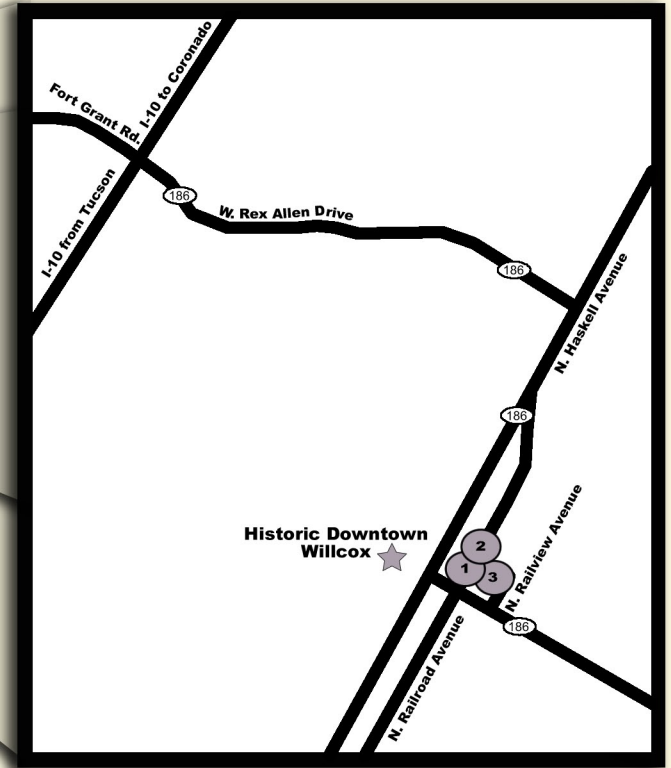

SouthEastern Arizona Wine Growers

© www.arizonavinesndwines.com

1 Gallifant Cellars
108 N. Railroad Avenue
Opening Soon

2 Keeling-Schaefer Tasting Room
154 N Railroad Avenue
(520) 824-2500
keelingschaefervineyards.com
Thursday - Sunday 11:00-4:00

3 Carlson Creek Vineyards
115 Railview Avenue
(520) 766-3000
carlsoncreek.com
Friday - Sunday 11:00-5:00

4 Coronado Vineyards
2909 E. Country Club Drive
(520) 384-2993
coronadovineyards.com
Monday - Saturday 9:30-5:30
Sunday 10:00-4:00

5 Keeling-Schaefer Vineyard
10277 E. Rock Creek Lane
(520) 824-2500
keelingschaefervineyards.com
By Appointment Only

6 Lawrence Dunham Vineyards
13922 S. Kuykendall Cutoff Road
(520) 82-GRape
lawrencedunhamvineyards.com
By Appointment Only